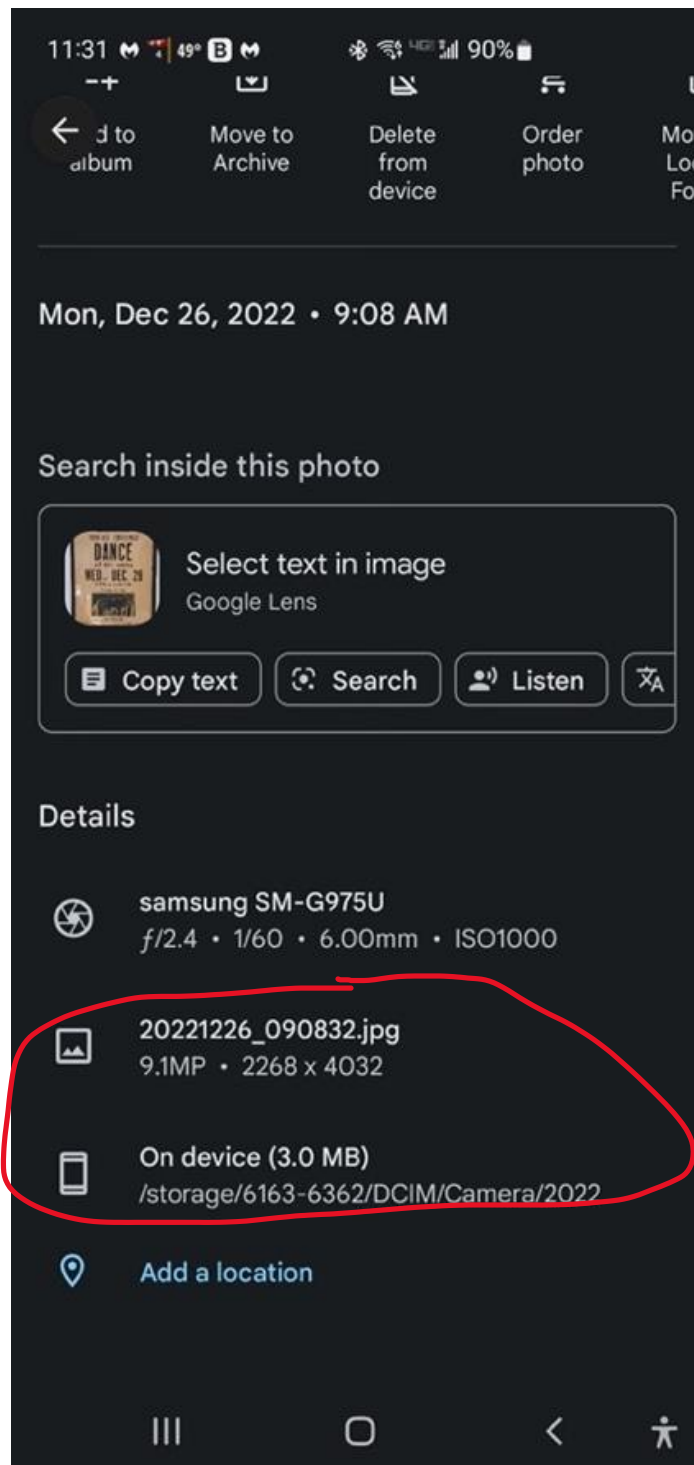

## IMAGE SIZES ON PC COMPUTER AND ANDROID PHONE

### PC COMPUTER:

When you hover your cursor over a photo, it pops up the dimensions and pixels in the file size and kilobytes or megabytes depending on the size of the file. You don't need to have a program like Photoshop in order to see that information

**ANDROID PHONE:** If you go to a photo then click on the image and scroll down to information including the pixel dimensions and the file size.