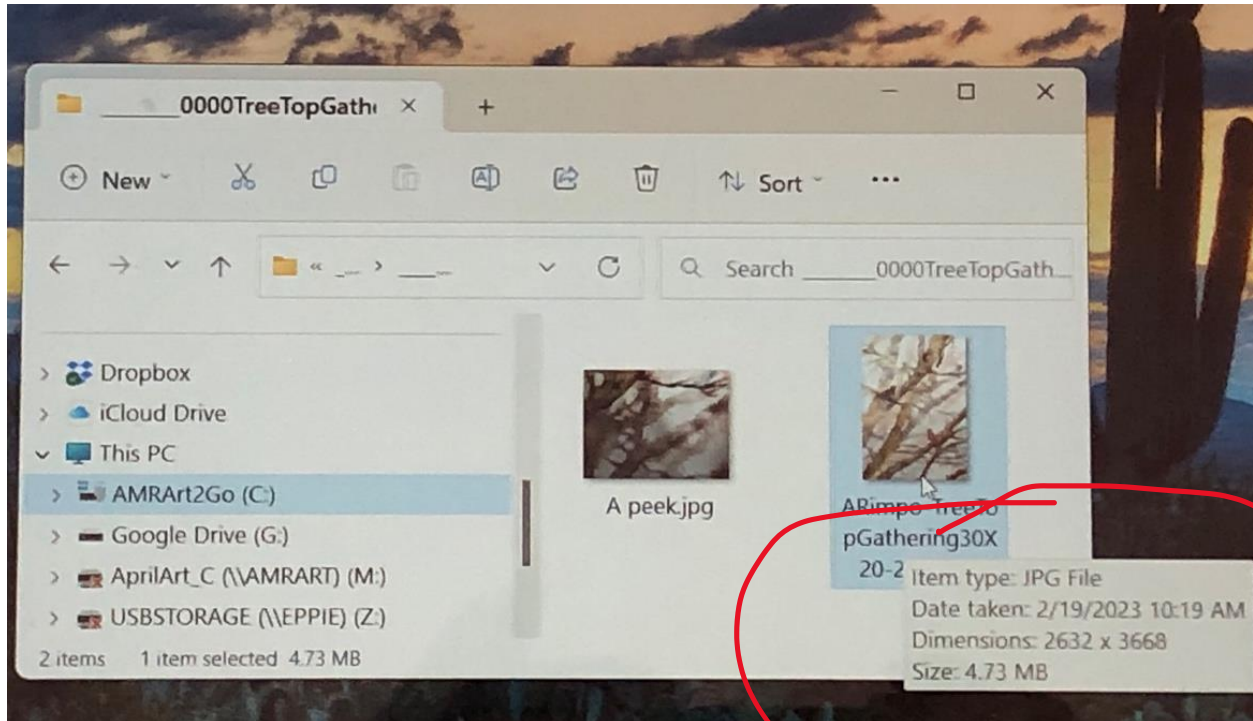

## IMAGE SIZES ON PC COMPUTER AND ANDROID PHONE

### PC COMPUTER:

When you hover your cursor over a photo, it pops up the dimensions and pixels in the file size and kilobytes or megabytes depending on the size of the file. You don't need to have a program like Photoshop in order to see that information

**ANDROID PHONE:** If you go to a photo then click on the image and scroll down to information including the pixel dimensions and the file size.