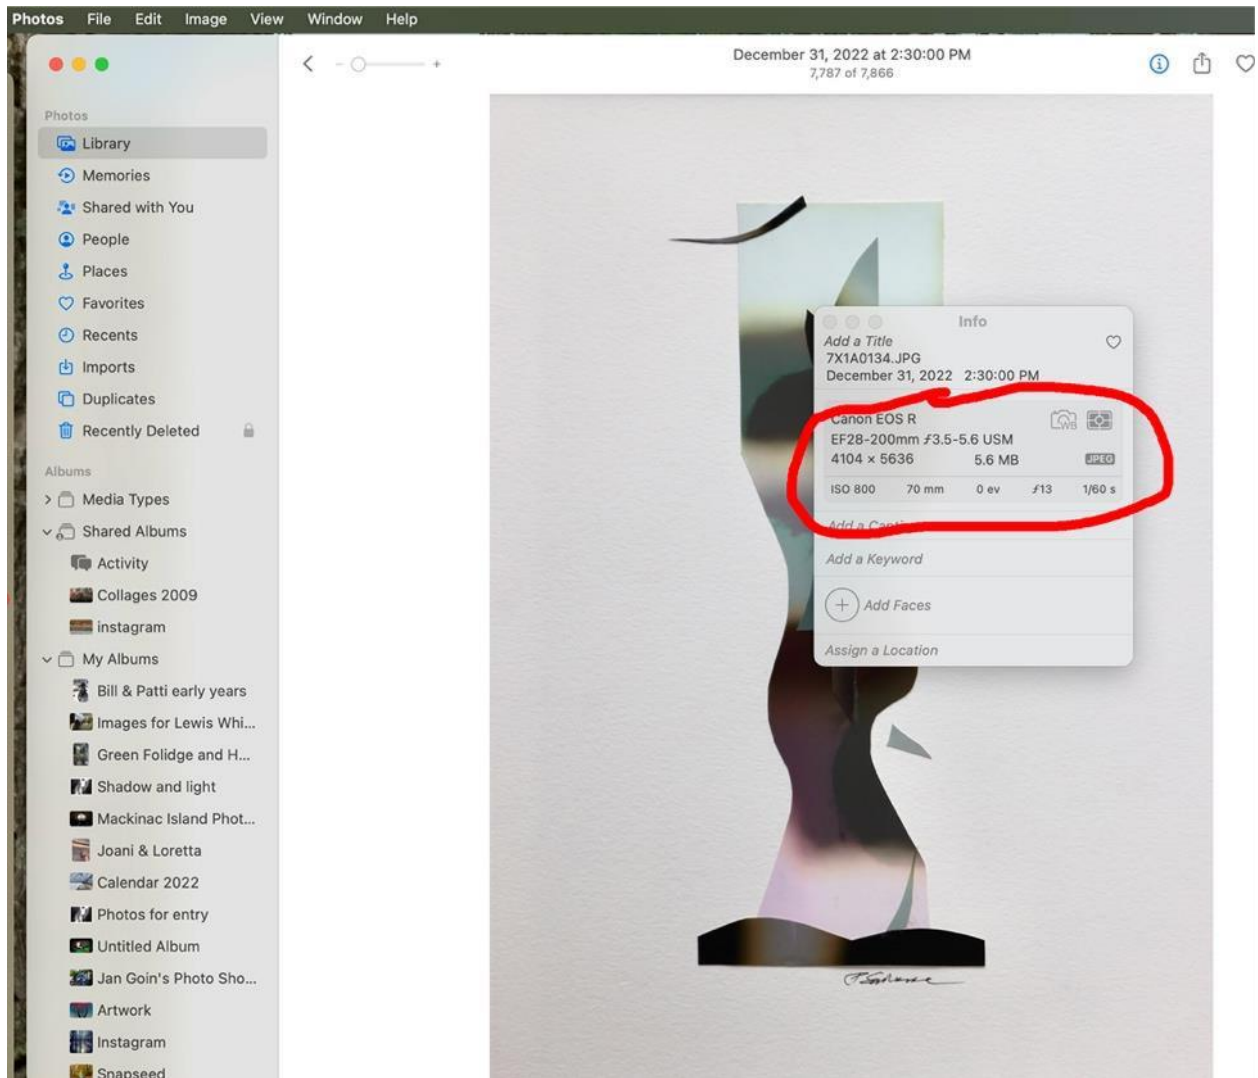

## MAC COMPUTER:

Go to your Photo gallery – Click on a photograph of your artwork:

CLICK ON THE i Circle in red at top

Image size information pops up  
4104 x 5636. 5.6 mb a little large and may not be accepted into Café'.