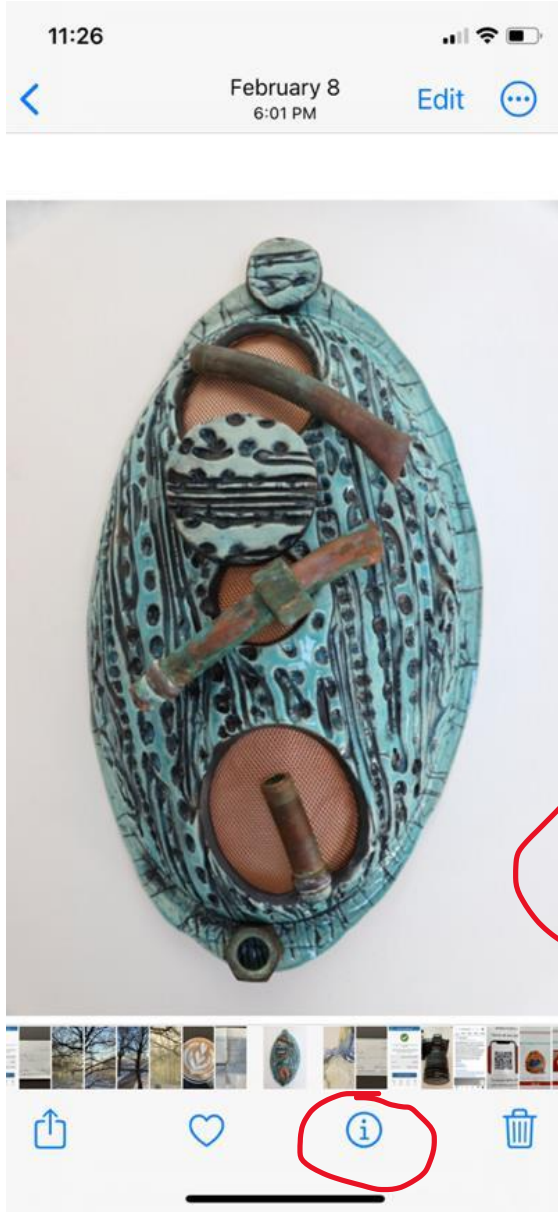

## IMAGE SIZES ON PC COMPUTER AND ANDROID PHONE

### PC COMPUTER:

When you hover your cursor over a photo, it pops up the dimensions and pixels in the file size and kilobytes or megabytes depending on the size of the file. You don't need to have a program like Photoshop in order to see that information

**ANDROID PHONE:** If you go to a photo then click on the image and scroll down to information including the pixel dimensions and the file size.

# IMAGE SIZES ON MAC COMPUTER AND IPHONE

CLICK ON AN IMAGE image information

CLICK ON THE **i Circle** 1319 x 1920 1.3 MB good size to enter